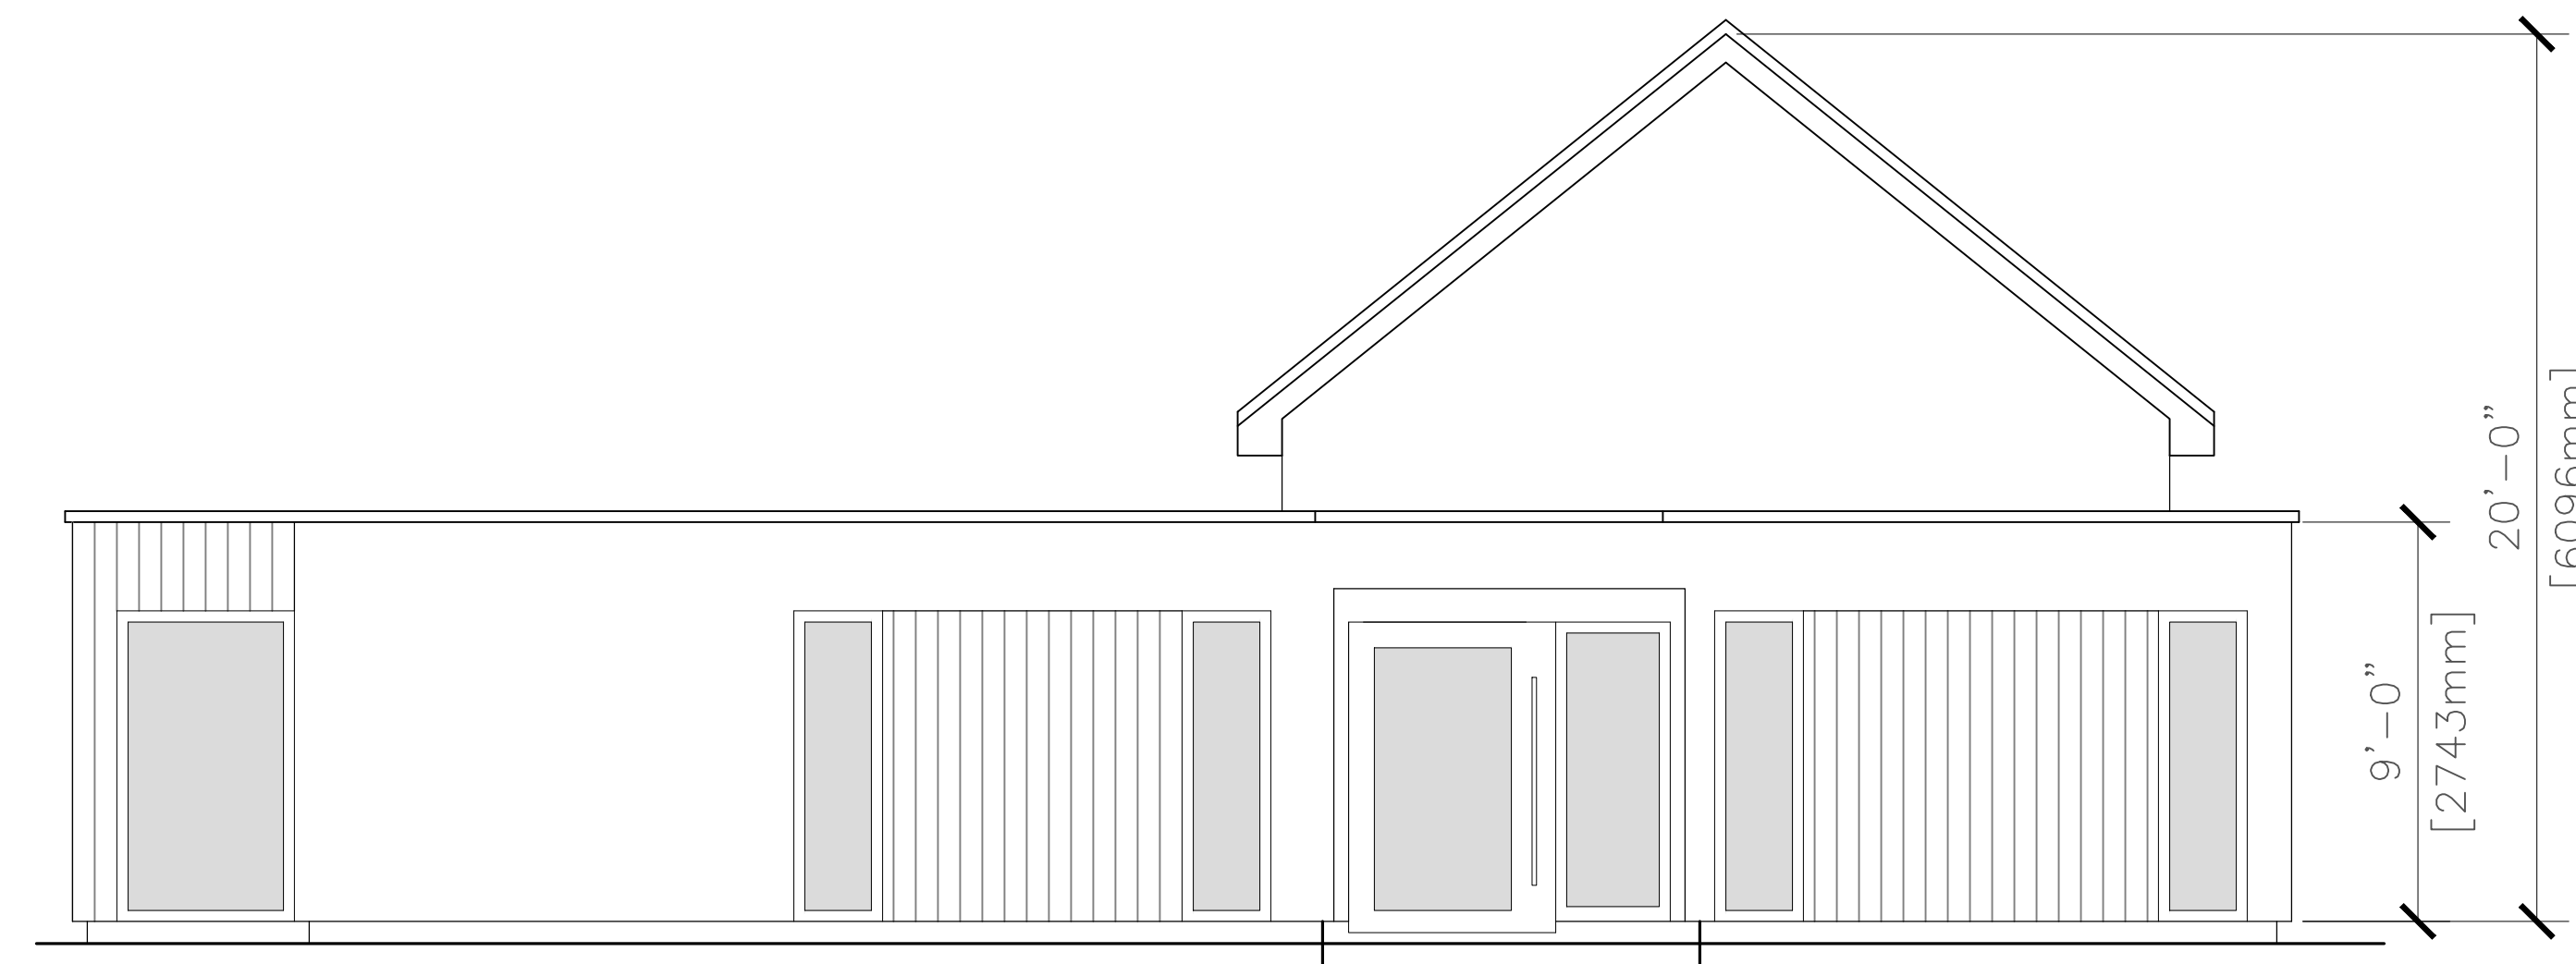

Innovative Home Solutions
18 Seagahan Road
Armagh, BT60 2BH
T: +44(0)28 3755 1482
E: info@innovativehomesolutions.co.uk
W: www.innovativehomesolutions.co.uk

CLIENT

The Innovative
Home Solutions Showhouse

PROJECT

Design & Build by
Innovative Home Solutions
Spring 2017

REVISIONS

PROJECT NUMBER

DRAWING TITLE

ELEVATIONS

SHEET NO.

SCALE

DATE 06/12/2016

FRONT ELEVATION