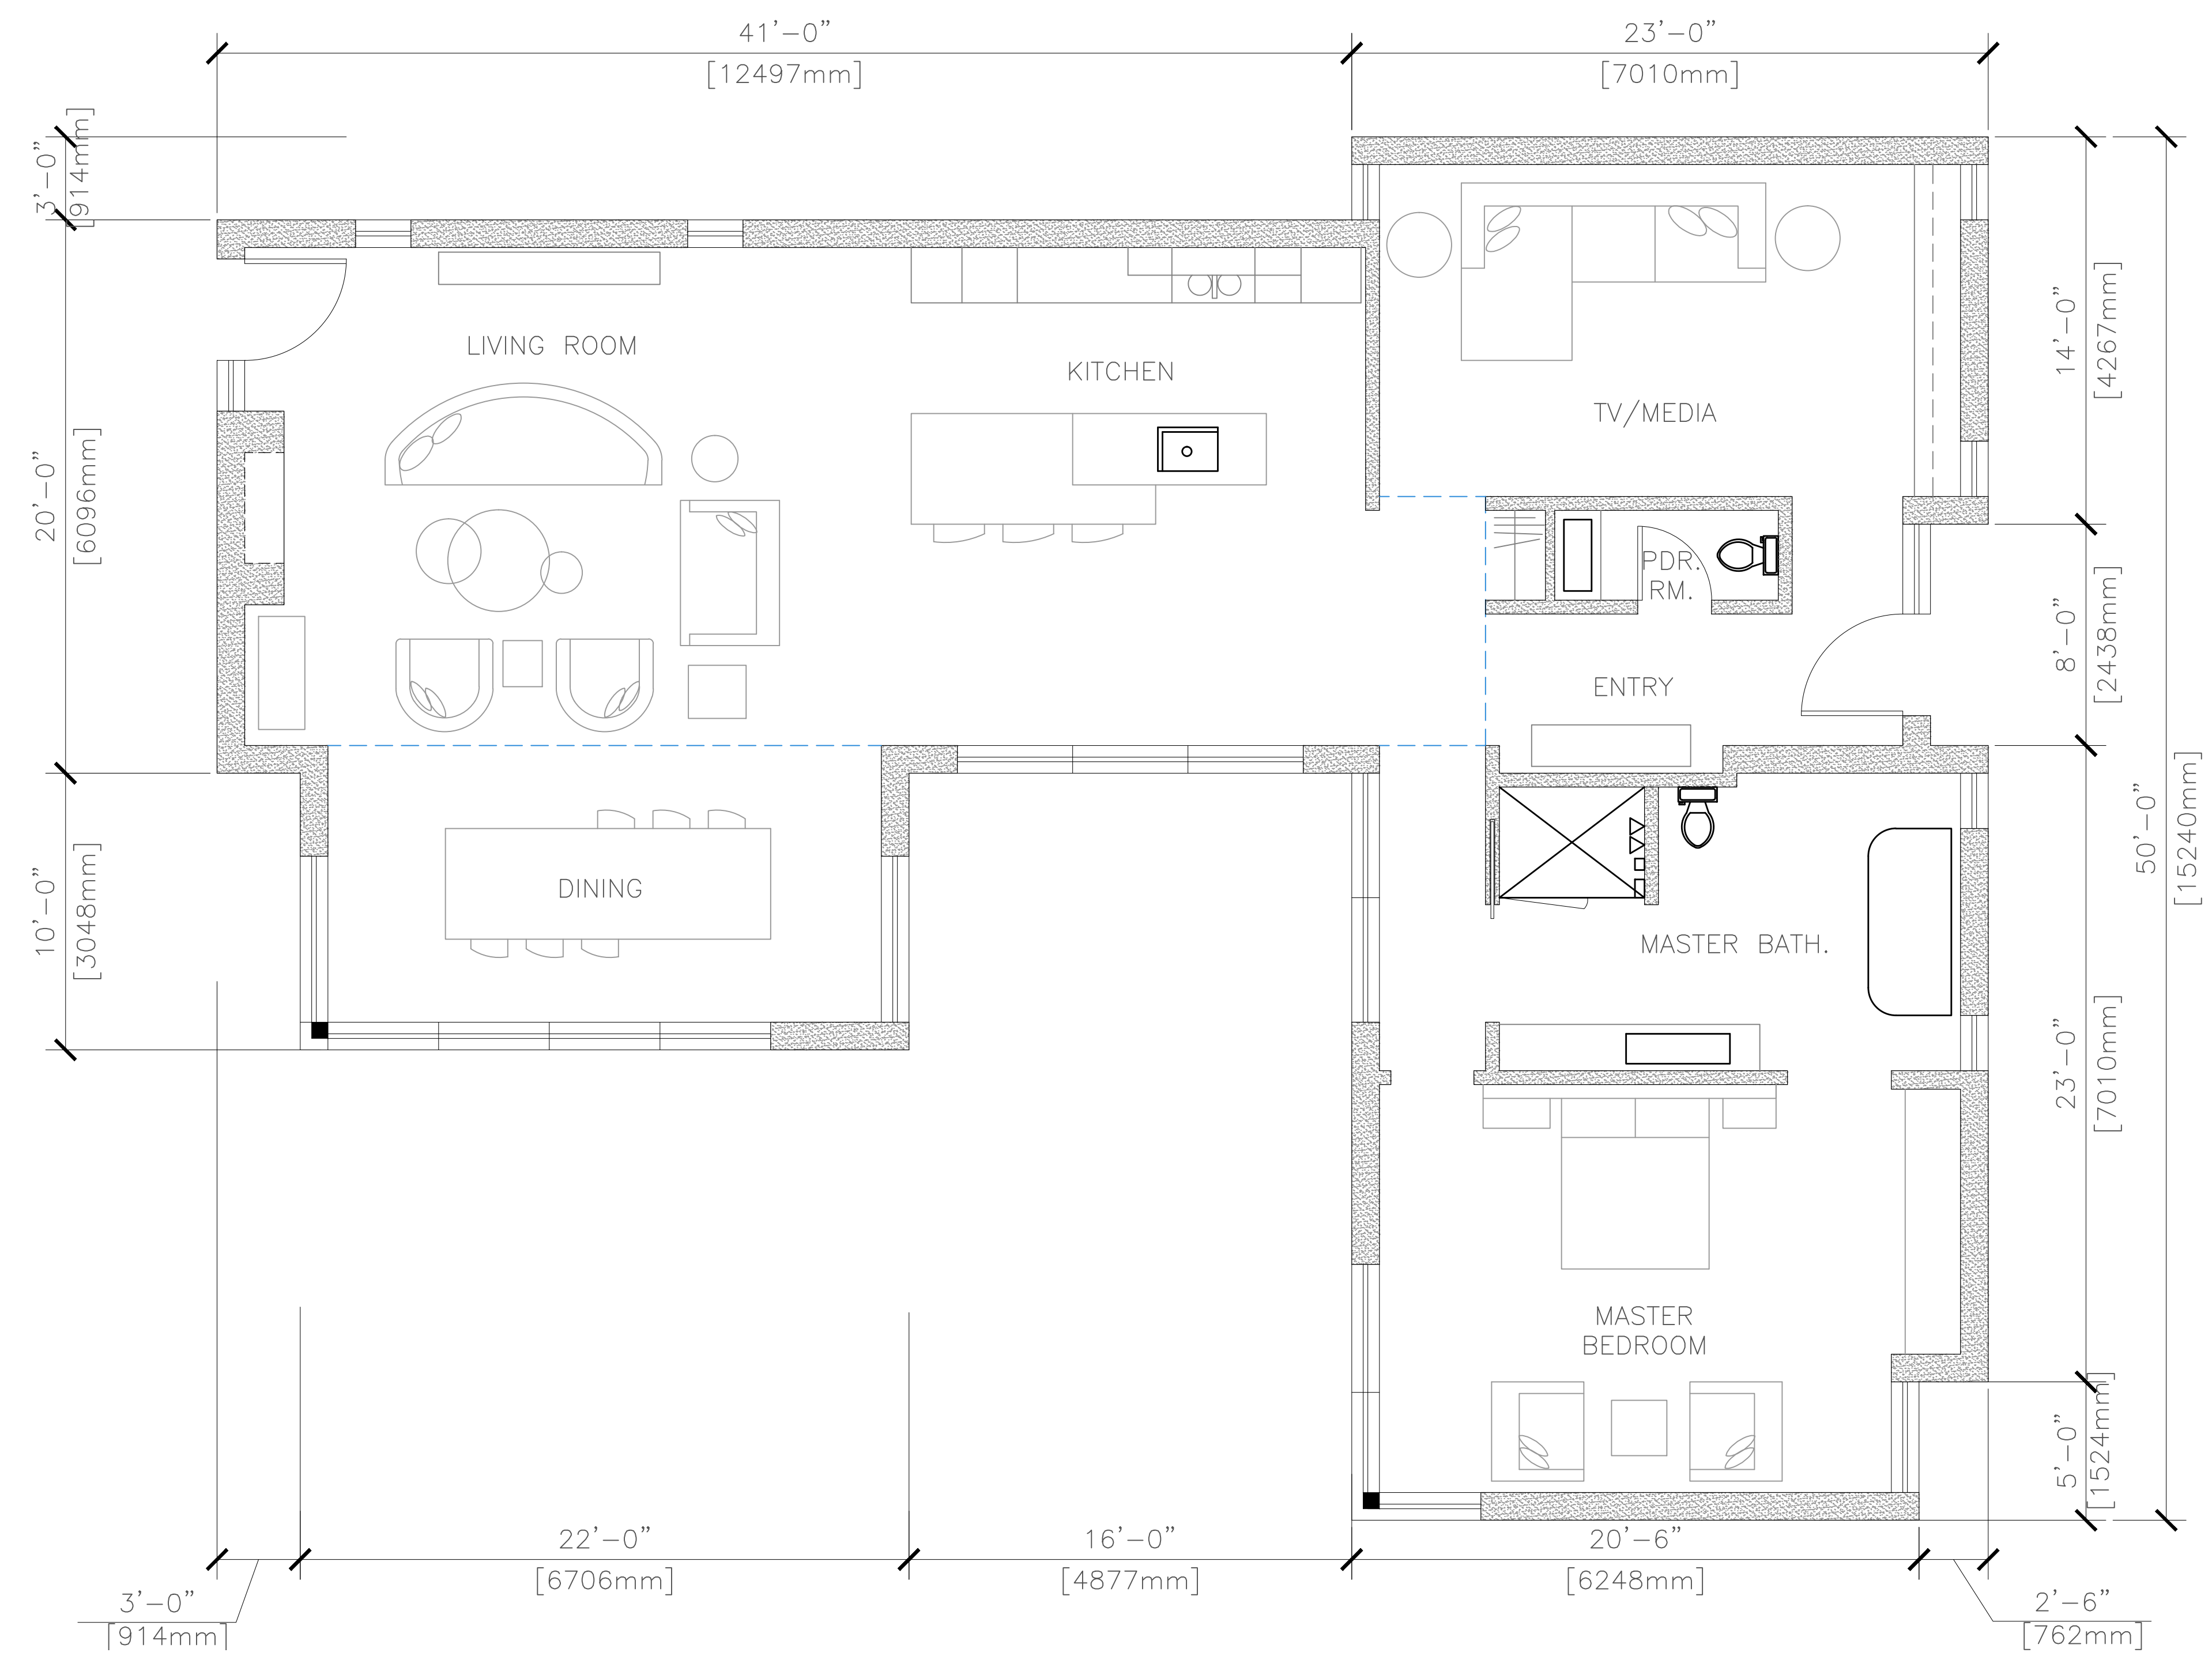

PROJECT  
  
Design & Build by  
Innovative Home Solutions  
Spring 2017

REVISIONS

---

---

---

---

PROJECT NUMBER

DRAWING TITLE  
**FLOOR PLAN**

SHEET NO.

SCALE

DATE 06/12/2016

Copyright © 2017 Innovative Timber Frame Homes Ltd. T/A Innovative Home Solutions:  
These Designs, Plans and Drawings are the exclusive Property of Innovative Timber Frame Homes Ltd.  
T/A Innovative Home Solutions and are protected by copyright under EU, UK and Irish copyright and other laws.  
They may not be reproduced, distributed, published, modified, used to create derivative works or transmitted  
in any form or by any means, including photocopying, or other electronic or mechanical methods, wholly or in  
part, without the prior written consent of Innovative Home Solutions.